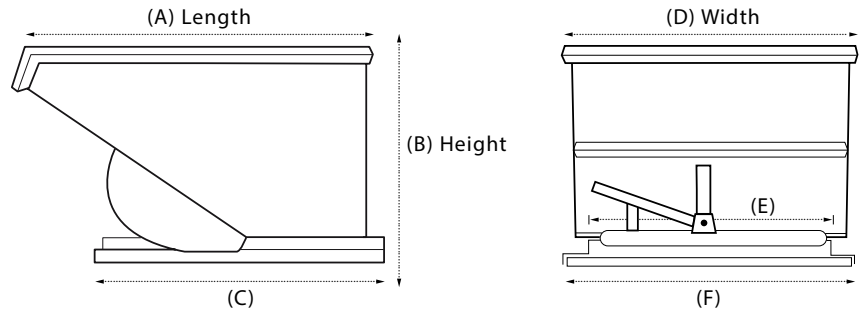

Forklift Operated Self-Dumping Hopper Specifications

Hefty Hopper

**4,000 lb.
Capacity Models**

Hopper Model	Volume Capacity	A	B	C	D	E	F	Approximate Empty Weight	Prices Starting At	Other
CS-5	½ yd.	48"	36"	48"	40"	30"	40"	480 lbs.	\$985	Stackable
CS-10	1 yd.	54"	42"	52"	46"	34"	46"	610 lbs.	\$1,125	Stackable
CS-15	1½ yd.	66"	44"	56"	48"	38"	48"	720 lbs.	\$1,250	Stackable
CS-20	2 yd.	70"	46"	57"	58"	46"	58"	770 lbs.	\$1,345	Stackable
CS-25	2½ yd.	70"	46"	57"	72"	48"	61"	890 lbs.	\$1,695	Non-Stackable
CS-30	3 yd.	80"	54"	60"	63"	48"	61"	1,060 lbs.	\$1,790	Stackable
CS-35	3½ yd.	80"	54"	60"	73"	48"	61"	1,130 lbs.	\$1,965	Non-Stackable
CS-40	4 yd.	80"	54"	60"	84"	48"	61"	1,200 lbs.	\$2,045	Non-Stackable
CS-50	5 yd.	80"	54"	60"	104"	48"	61"	1,350 lbs.	\$2,695	Non-Stackable
CS-60	6 yd.	89"	66"	60"	84"	48"	61"	1,450 lbs.	\$2,865	Non-Stackable
CS-70	7 yd.	89"	66"	60"	94"	48"	61"	1,600 lbs.	\$3,145	Non-Stackable
CS-80	8 yd.	89"	66"	60"	104"	48"	61"	1,750 lbs.	\$3,270	Non-Stackable

Prices are subject to change without notice. • All measurements are approximate outside dimensions.

Standard Features

- Hopper body made of 1/8" steel
- Undercarriage/skid made of 3/16" steel (2.5yd and under)
- Undercarriage/skid made of 1/4" steel (3yd and up)
- Wrapped and fully welded with structural angles
- All seams are welded and watertight
- Two threaded drain holes
- Safety chain
- **NEW!** Anti-hop system (Hopper stays on track)
- Durable enamel painted finish in gray, green, and blue.
- Fabricated in the USA with North American steel
- Customer satisfaction guaranteed
- Guaranteed to roll smoothly