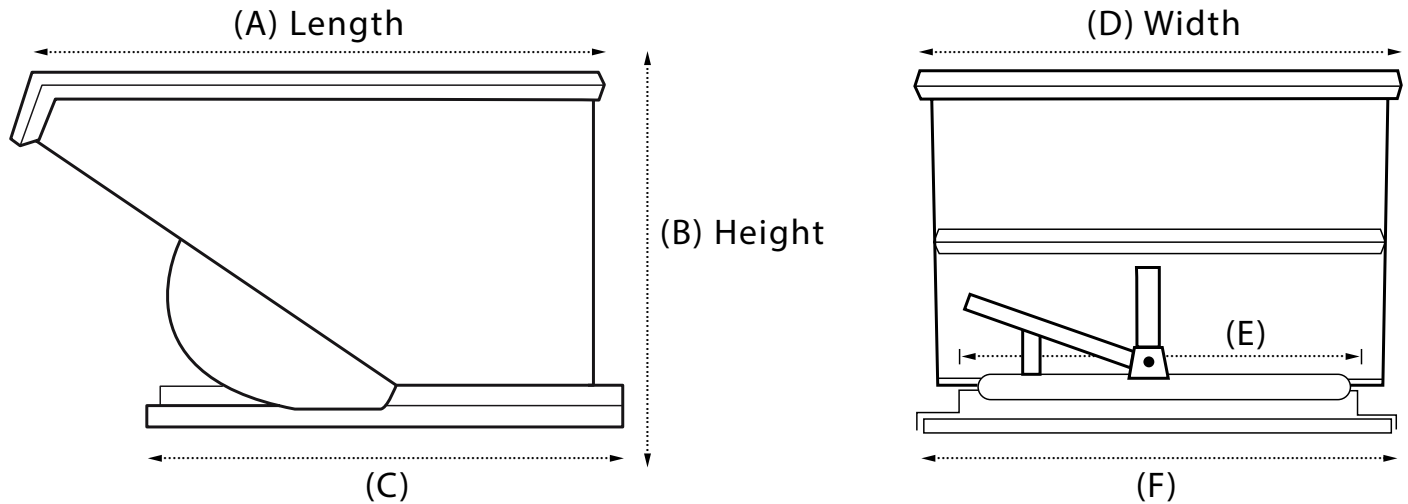

Forklift Operated Self-Dumping Hopper Specifications

4,000 lb. Capacity Models

Hopper Model	Volume Capacity	A	B	C	D	E	F	Approximate Empty Weight	Prices Starting At	Other
CS-5	½ yd.	48"	36"	48"	40"	30"	40"	480 lbs.	\$985	Stackable
CS-10	1 yd.	54"	42"	52"	46"	34"	46"	610 lbs.	\$1,125	Stackable
CS-15	1½ yd.	66"	44"	56"	48"	38"	48"	720 lbs.	\$1,250	Stackable
CS-20	2 yd.	70"	46"	57"	58"	46"	58"	770 lbs.	\$1,345	Stackable
CS-25	2½ yd.	70"	46"	57"	72"	48"	61"	890 lbs.	\$1,695	Non-Stackable
CS-30	3 yd.	80"	54"	60"	63"	48"	61"	1,060 lbs.	\$1,790	Stackable
CS-35	3½ yd.	80"	54"	60"	73"	48"	61"	1,130 lbs.	\$1,965	Non-Stackable
CS-40	4 yd.	80"	54"	60"	84"	48"	61"	1,200 lbs.	\$2,045	Non-Stackable
CS-50	5 yd.	80"	54"	60"	104"	48"	61"	1,350 lbs.	\$2,295	Non-Stackable
CS-60	6 yd.	89"	66"	60"	84"	48"	61"	1,450 lbs.	\$2,495	Non-Stackable
CS-70	7 yd.	89"	66"	60"	94"	48"	61"	1,600 lbs.	\$2,630	Non-Stackable
CS-80	8 yd.	89"	66"	60"	104"	48"	61"	1,750 lbs.	\$2,765	Non-Stackable

Forklift Operated Self-Dumping Hopper Specifications

Extra Heavy Duty 6,000 lb. Capacity Models

Hopper Model	Volume Capacity	A	B	C	D	E	F	Approximate Empty Weight	Prices Starting At	Other
H-CS-5	½ yd.	48"	36"	48"	40"	30"	40"	590 lbs.	\$1,195	Stackable
H-CS-10	1 yd.	54"	42"	52"	46"	34"	46"	800 lbs.	\$1,455	Stackable
H-CS-15	1½ yd.	66"	44"	56"	48"	38"	48"	955 lbs.	\$1,595	Stackable
H-CS-20	2 yd.	70"	46"	57"	58"	46"	58"	1,020 lbs.	\$1,695	Stackable
H-CS-25	2½ yd.	70"	46"	57"	72"	48"	61"	1,120 lbs.	\$1,950	Non-Stackable
H-CS-30	3 yd.	80"	54"	60"	63"	48"	61"	1,300 lbs.	\$2,195	Stackable
H-CS-35	3½ yd.	80"	54"	60"	73"	48"	61"	1,400 lbs.	\$2,350	Non-Stackable
H-CS-40	4 yd.	80"	54"	60"	84"	48"	61"	1,510 lbs.	\$2,495	Non-Stackable
H-CS-50	5 yd.	80"	54"	60"	104"	48"	61"	1,700 lbs.	\$2,745	Non-Stackable
H-CS-60	6 yd.	89"	66"	60"	84"	48"	61"	1,890 lbs.	\$2,955	Non-Stackable
H-CS-70	7 yd.	89"	66"	60"	94"	48"	61"	2,080 lbs.	\$3,155	Non-Stackable
H-CS-80	8 yd.	89"	66"	60"	104"	48"	61"	2,270 lbs.	\$3,295	Non-Stackable