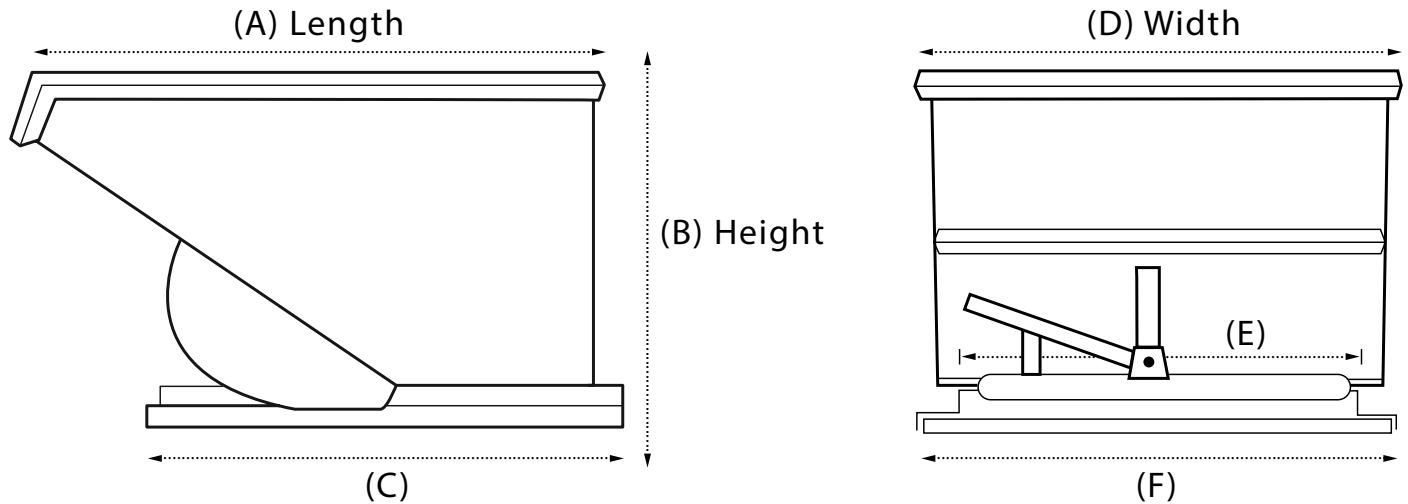

Forklift Operated Self-Dumping Hopper Specifications

4,000 lb. Capacity Models

Hopper Model	Volume Capacity	A	B	C	D	E	F	Approximate Empty Weight	Prices Starting At	Other
CS-5	½ yd.	48"	36"	48"	40"	30"	40"	480 lbs.	\$985	Stackable
CS-10	1 yd.	54"	42"	52"	46"	34"	46"	610 lbs.	\$1,125	Stackable
CS-15	1½ yd.	66"	44"	56"	48"	38"	48"	720 lbs.	\$1,250	Stackable
CS-20	2 yd.	70"	46"	57"	58"	46"	58"	770 lbs.	\$1,345	Stackable
CS-25	2½ yd.	70"	46"	57"	72"	48"	61"	890 lbs.	\$1,695	Non-Stackable
CS-30	3 yd.	80"	54"	60"	63"	48"	61"	1,060 lbs.	\$1,790	Stackable
CS-35	3½ yd.	80"	54"	60"	73"	48"	61"	1,130 lbs.	\$1,965	Non-Stackable
CS-40	4 yd.	80"	54"	60"	84"	48"	61"	1,200 lbs.	\$2,045	Non-Stackable
CS-50	5 yd.	80"	54"	60"	104"	48"	61"	1,350 lbs.	\$2,295	Non-Stackable
CS-60	6 yd.	89"	66"	60"	84"	48"	61"	1,450 lbs.	\$2,495	Non-Stackable
CS-70	7 yd.	89"	66"	60"	94"	48"	61"	1,600 lbs.	\$2,630	Non-Stackable
CS-80	8 yd.	89"	66"	60"	104"	48"	61"	1,750 lbs.	\$2,765	Non-Stackable

Forklift Operated Self-Dumping Hopper Specifications

Extra Heavy Duty 6,000 lb. Capacity Models

Hopper Model	Volume Capacity	A	B	C	D	E	F	Approximate Empty Weight	Prices Starting At	Other
H-CS-5	½ yd.	48"	36"	48"	40"	30"	40"	590 lbs.	\$1,195	Stackable
H-CS-10	1 yd.	54"	42"	52"	46"	34"	46"	800 lbs.	\$1,455	Stackable
H-CS-15	1½ yd.	66"	44"	56"	48"	38"	48"	955 lbs.	\$1,595	Stackable
H-CS-20	2 yd.	70"	46"	57"	58"	46"	58"	1,020 lbs.	\$1,695	Stackable
H-CS-25	2½ yd.	70"	46"	57"	72"	48"	61"	1,120 lbs.	\$1,950	Non-Stackable
H-CS-30	3 yd.	80"	54"	60"	63"	48"	61"	1,300 lbs.	\$2,195	Stackable
H-CS-35	3½ yd.	80"	54"	60"	73"	48"	61"	1,400 lbs.	\$2,350	Non-Stackable
H-CS-40	4 yd.	80"	54"	60"	84"	48"	61"	1,510 lbs.	\$2,495	Non-Stackable
H-CS-50	5 yd.	80"	54"	60"	104"	48"	61"	1,700 lbs.	\$2,745	Non-Stackable
H-CS-60	6 yd.	89"	66"	60"	84"	48"	61"	1,890 lbs.	\$2,955	Non-Stackable
H-CS-70	7 yd.	89"	66"	60"	94"	48"	61"	2,080 lbs.	\$3,155	Non-Stackable
H-CS-80	8 yd.	89"	66"	60"	104"	48"	61"	2,270 lbs.	\$3,295	Non-Stackable